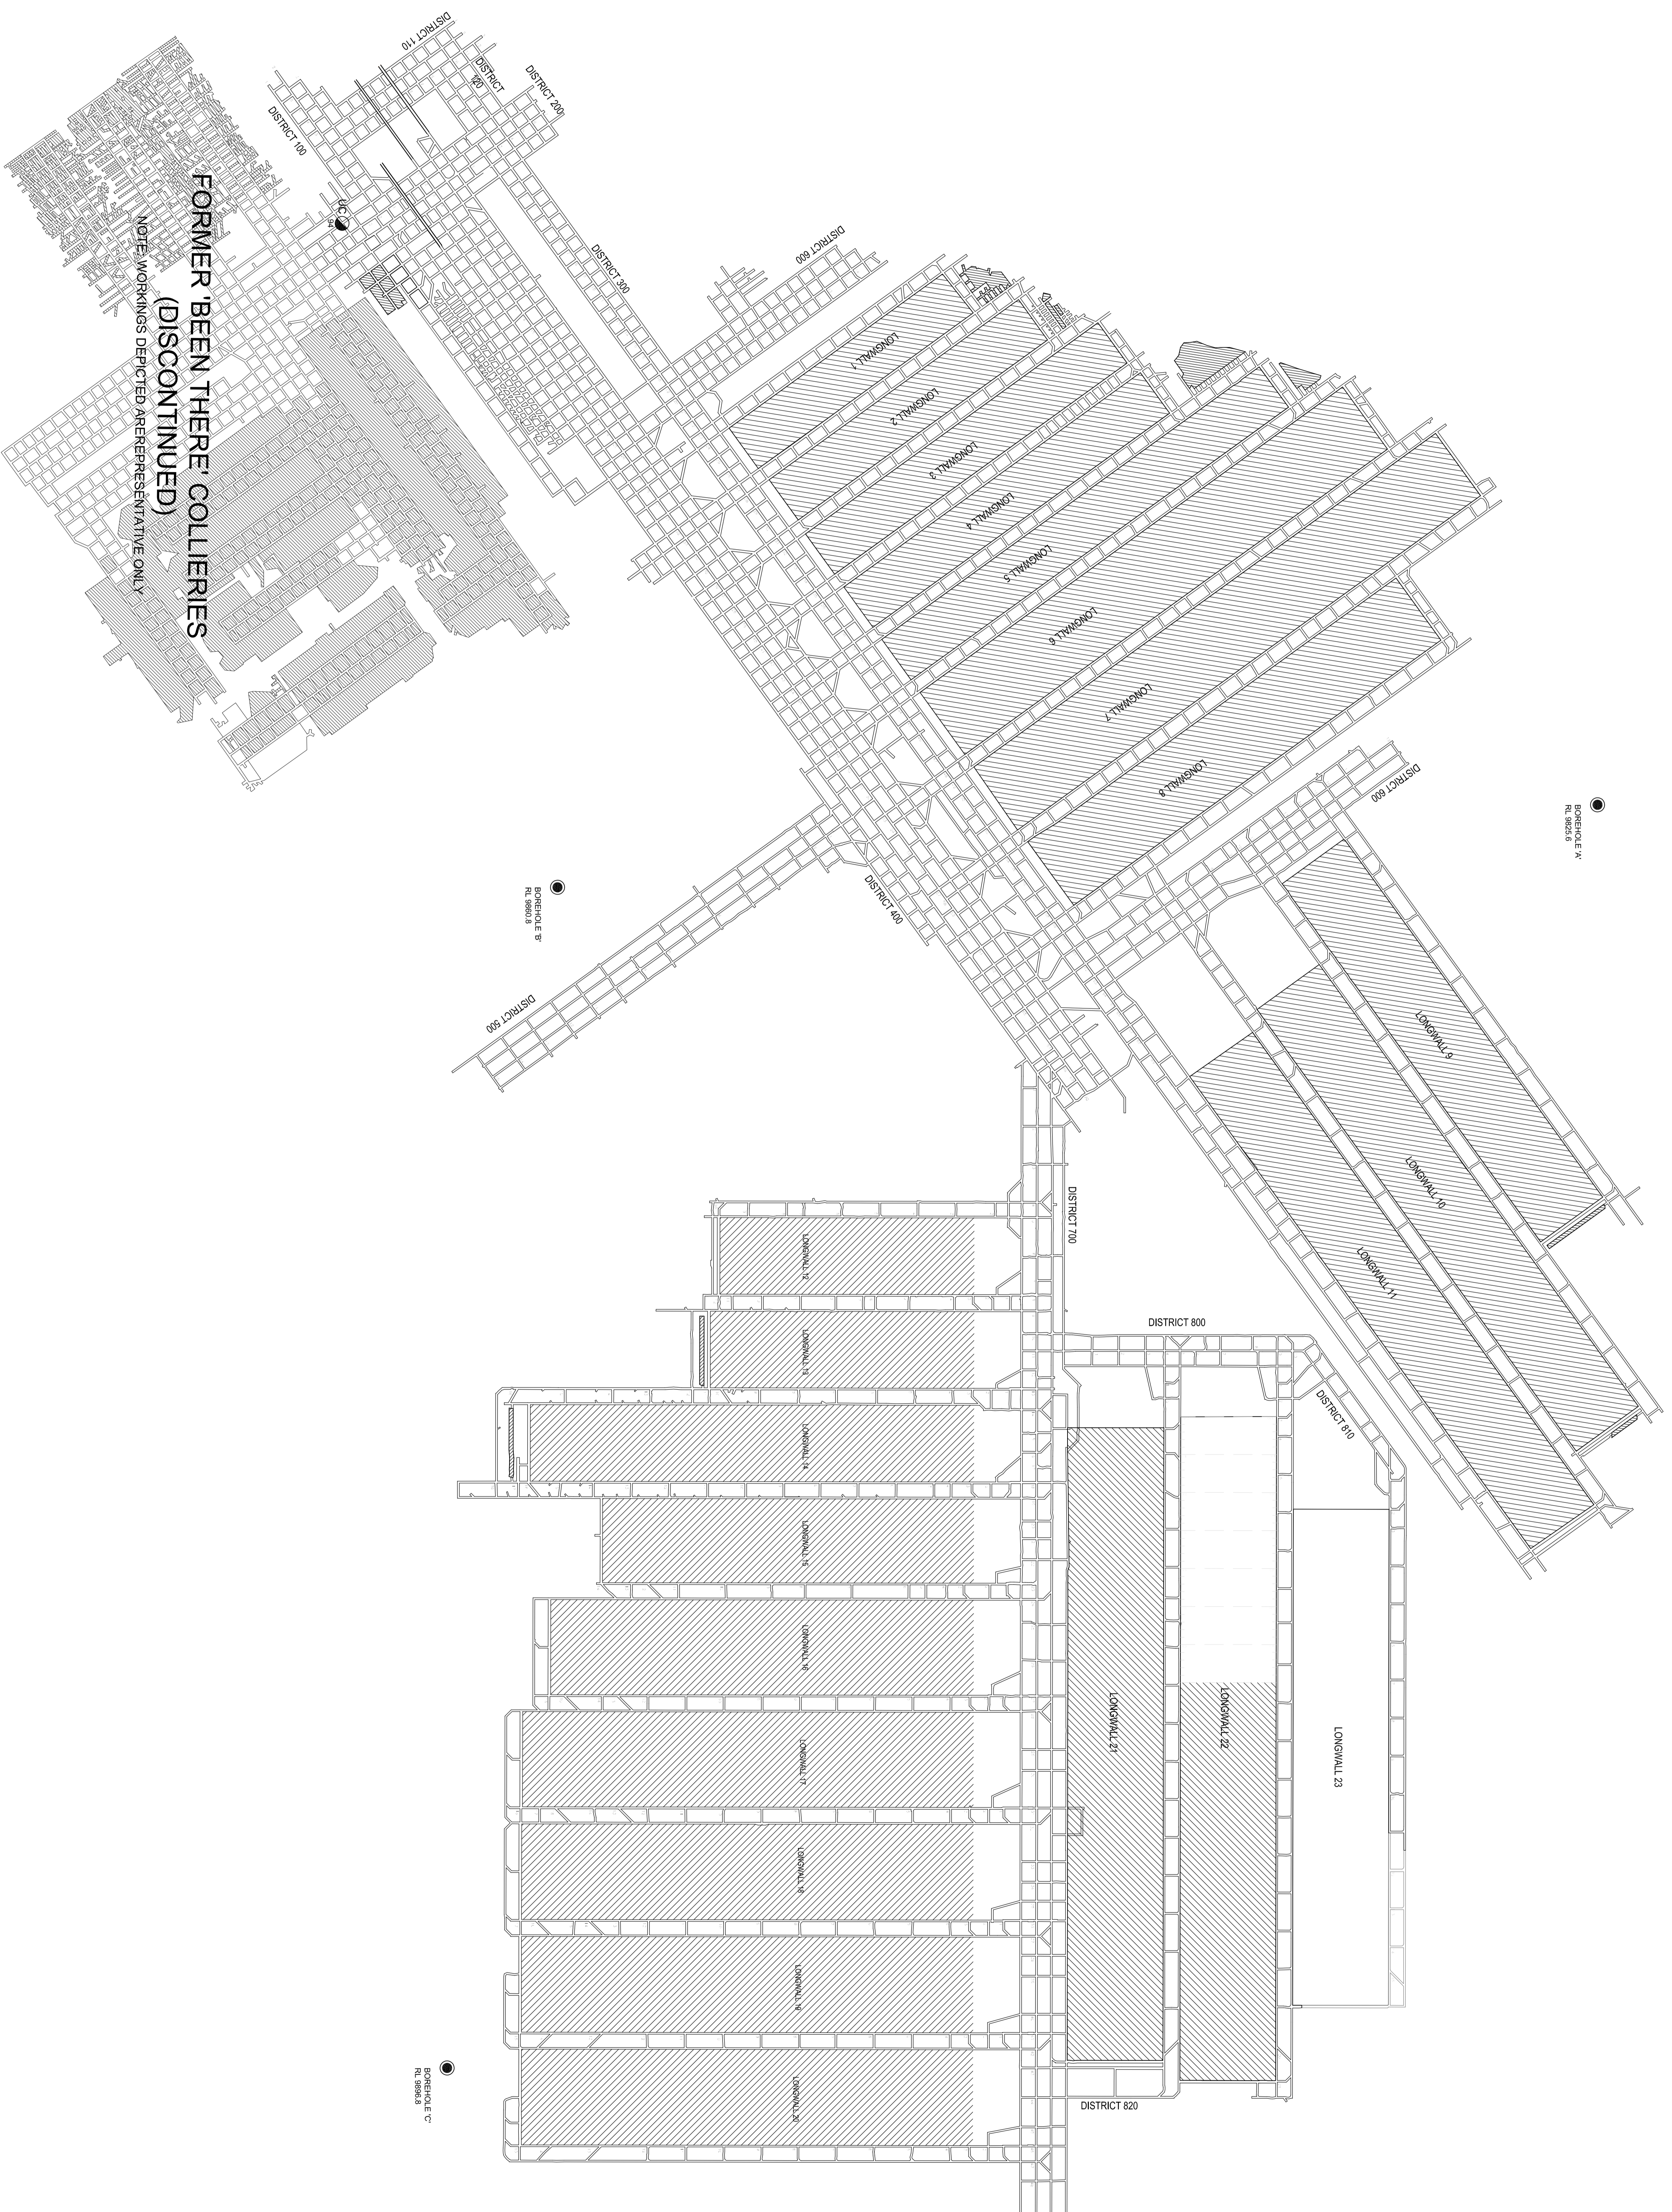

**SEAM LITHOLOGY**

**LEGEND**  
Lithology Reference

- SEAM LITHOLOGY
- SEAM
- SANDSTONE
- CLAY

**LEGEND**

OSCAR PTY. LTD		DATE		31/07/2008	
THIS DRAWING IS COPYRIGHT NO PART OF IT IN ANY FOR. OR REPRODUCED, STORED IN A RETRIEVAL SYSTEM OR TRANSMITTED WITHOUT PRIOR WRITTEN PERMISSION.		SEAM		JACOB WEST SEAM	
		DRAWN		CBW	
		REFERENCE		N:\SHARED\DWG\MINE\	
		SCALE		1 : 10,000	

**OSCAR COLLIERY**

DRG. No.	DRG. No.	PLOTFILE NO.

**OSCAR PTY. LTD**

DRG. No. DRG. No. A0